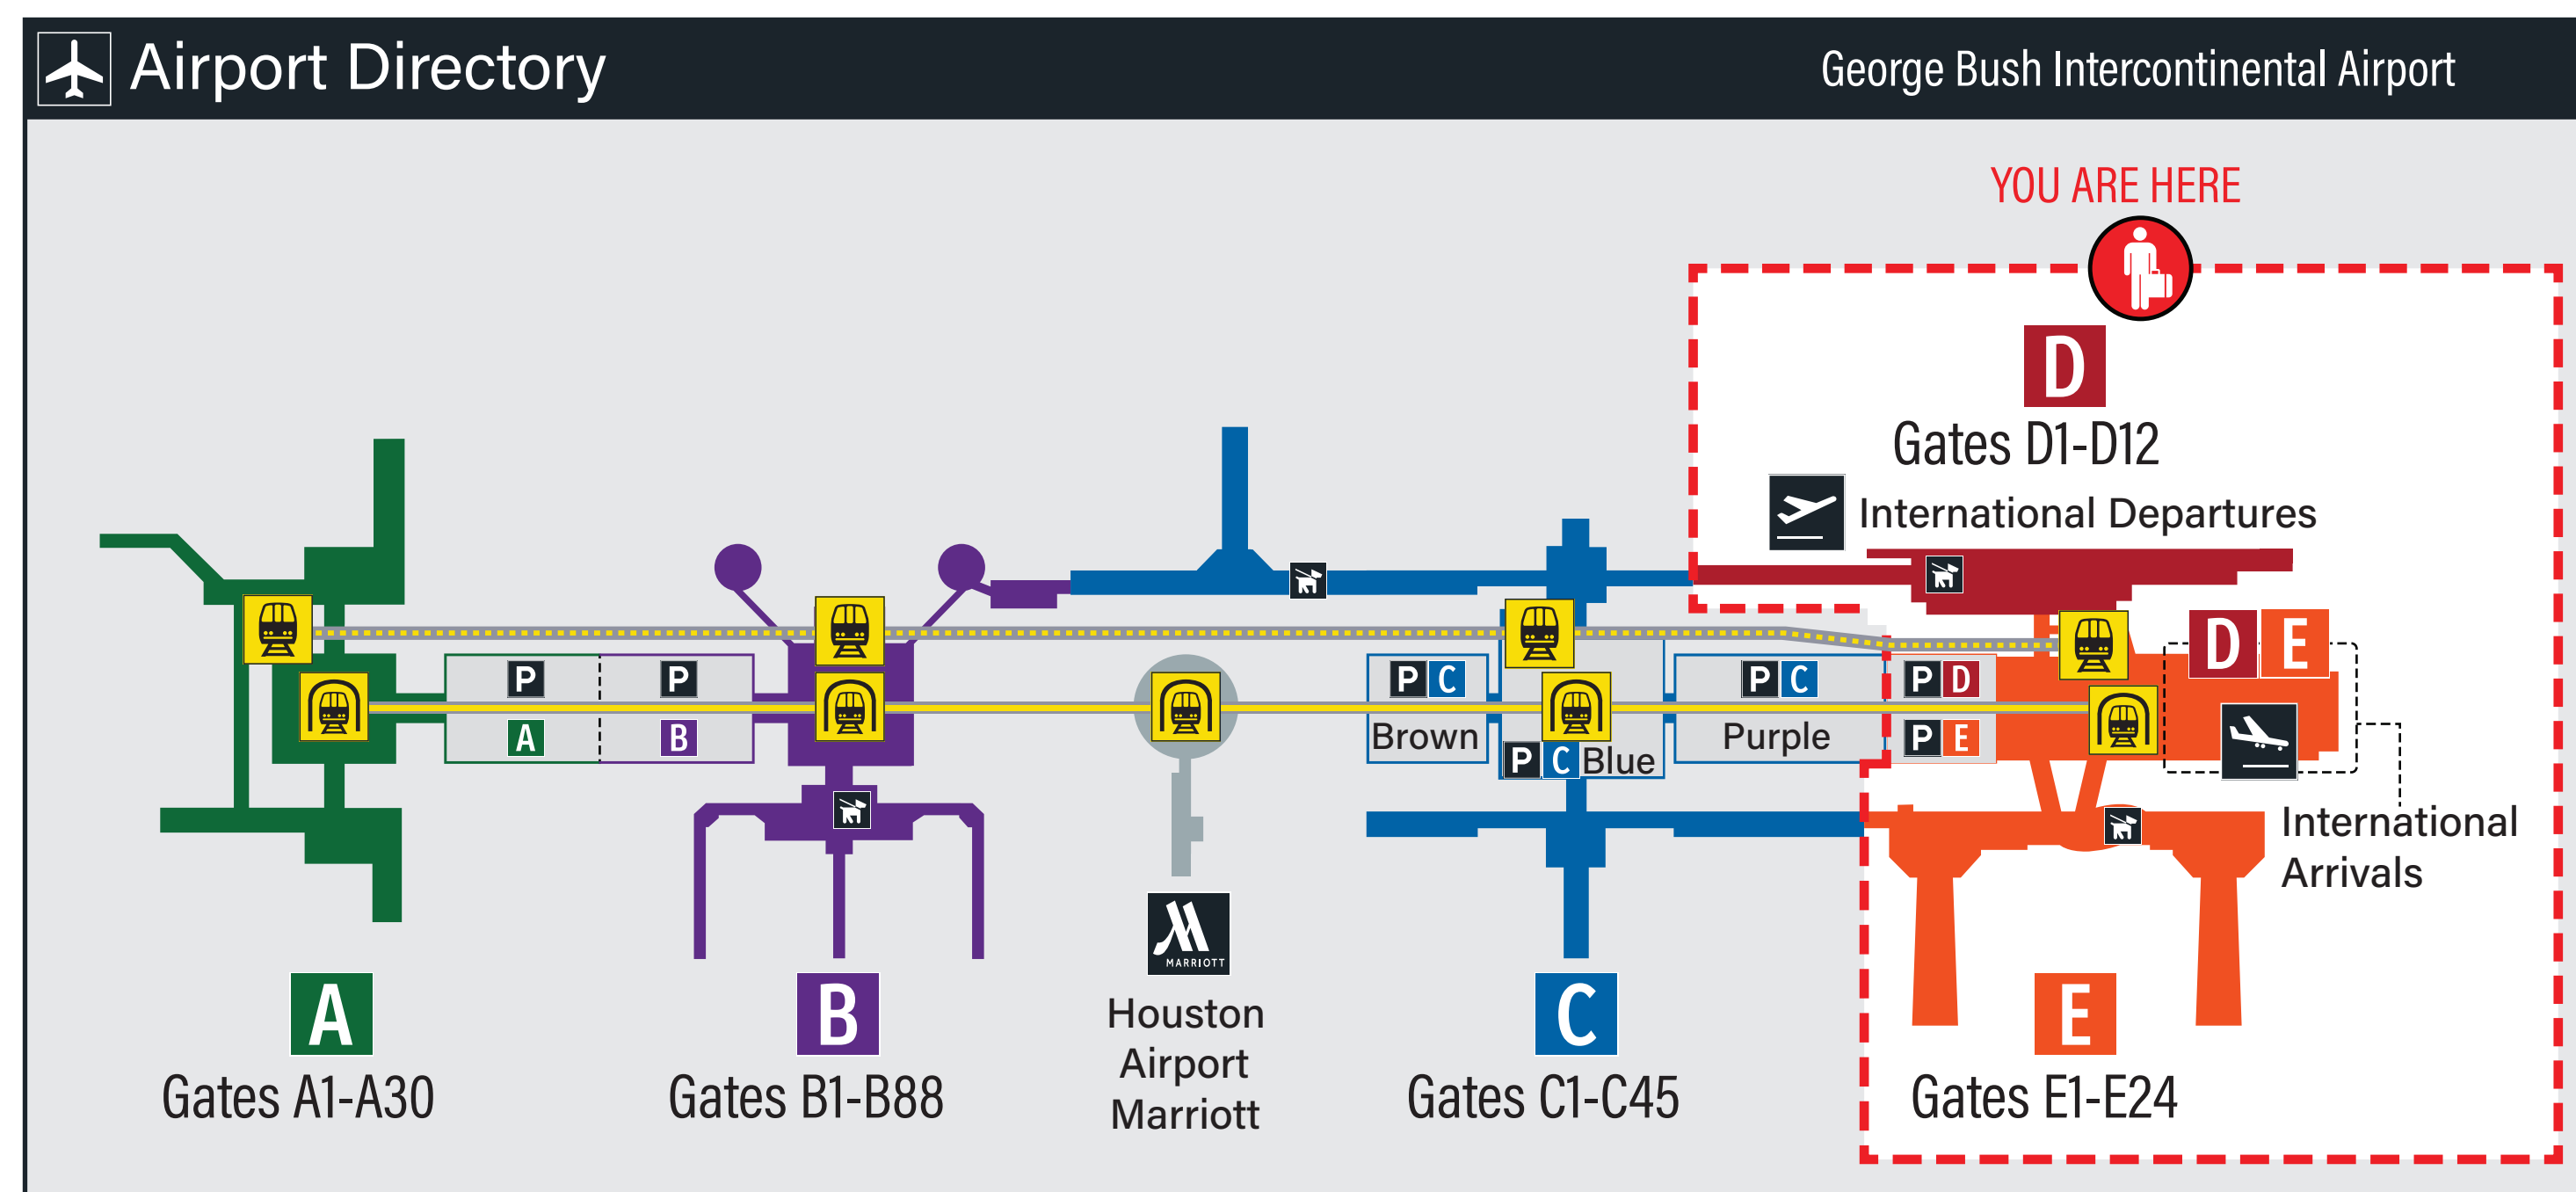

D Terminal Levels

Level 3:
 Skyway to: **A B C**

Level 2:
 YOU ARE HERE
 Gates D1-D12
 Valet Parking **CLOSED**
 Walkway to: **C E**

Level M (Mezzanine):
 The Centurion Lounge

Level 1:
 Parking **D E CLOSED**
 Passenger Drop-Off
 Ticketing/Check-In

Level LL:
 Subway to: **A B C** Marriott

- D Airlines**
- Airlines:**
- Aeromexico
 - Air China
 - Air France
 - Air New Zealand
 - All Nippon Airways
 - Avianca
 - British Airways
 - Emirates
 - Ethiopian Airlines
 - EVA Air
 - Interjet
 - KLM Royal Dutch Airlines
 - Lufthansa
 - Qatar Airways
 - Singapore Airlines
 - Turkish Airlines
 - VivaAerobus
 - Volaris
- Lounges:**
- Air France (D12)
 - Priority Pass
 - British Airways Lounge (D9)
 - KLM Crown Lounge (D8)
 - Priority Pass
 - The Centurion® Lounge by American Express (MezzanineLevel)
 - USO (D3)
- Executive Lounge:**
- Air China
 - Emirates
 - EVA Air
 - Lufthansa
 - Qatar Airways

- D Amenities & Services**
- AED
 - ATM
 - Baggage Carts
 - Chapel
 - Courtesy Phone
 - Currency Exchange
 - Elevators
 - Escalators
 - Family Restrooms
 - Gates
 - Interactive Visitor Kiosk
 - Little Library
 - Massage Chairs
 - Nursery
 - Parking
 - Rapid Charger Machine (\$)
 - Restrooms
 - Service Animal Relief
 - Stairs
 - Telephones
 - TTY Phones
 - USO
 - Vending Machine
 - Water Bottle Filling Stations

- D Shopping** **grab & go options
- AT Ü Duty Free
 - Best Buy Express Automated Kiosk
 - Chanel
 - Corsa Collections
 - FuelRod SwapBox Kiosk
 - Herhey's
 - PANDORA
 - TUMI
 - UNIQLO Automated Kiosk
 - Univision