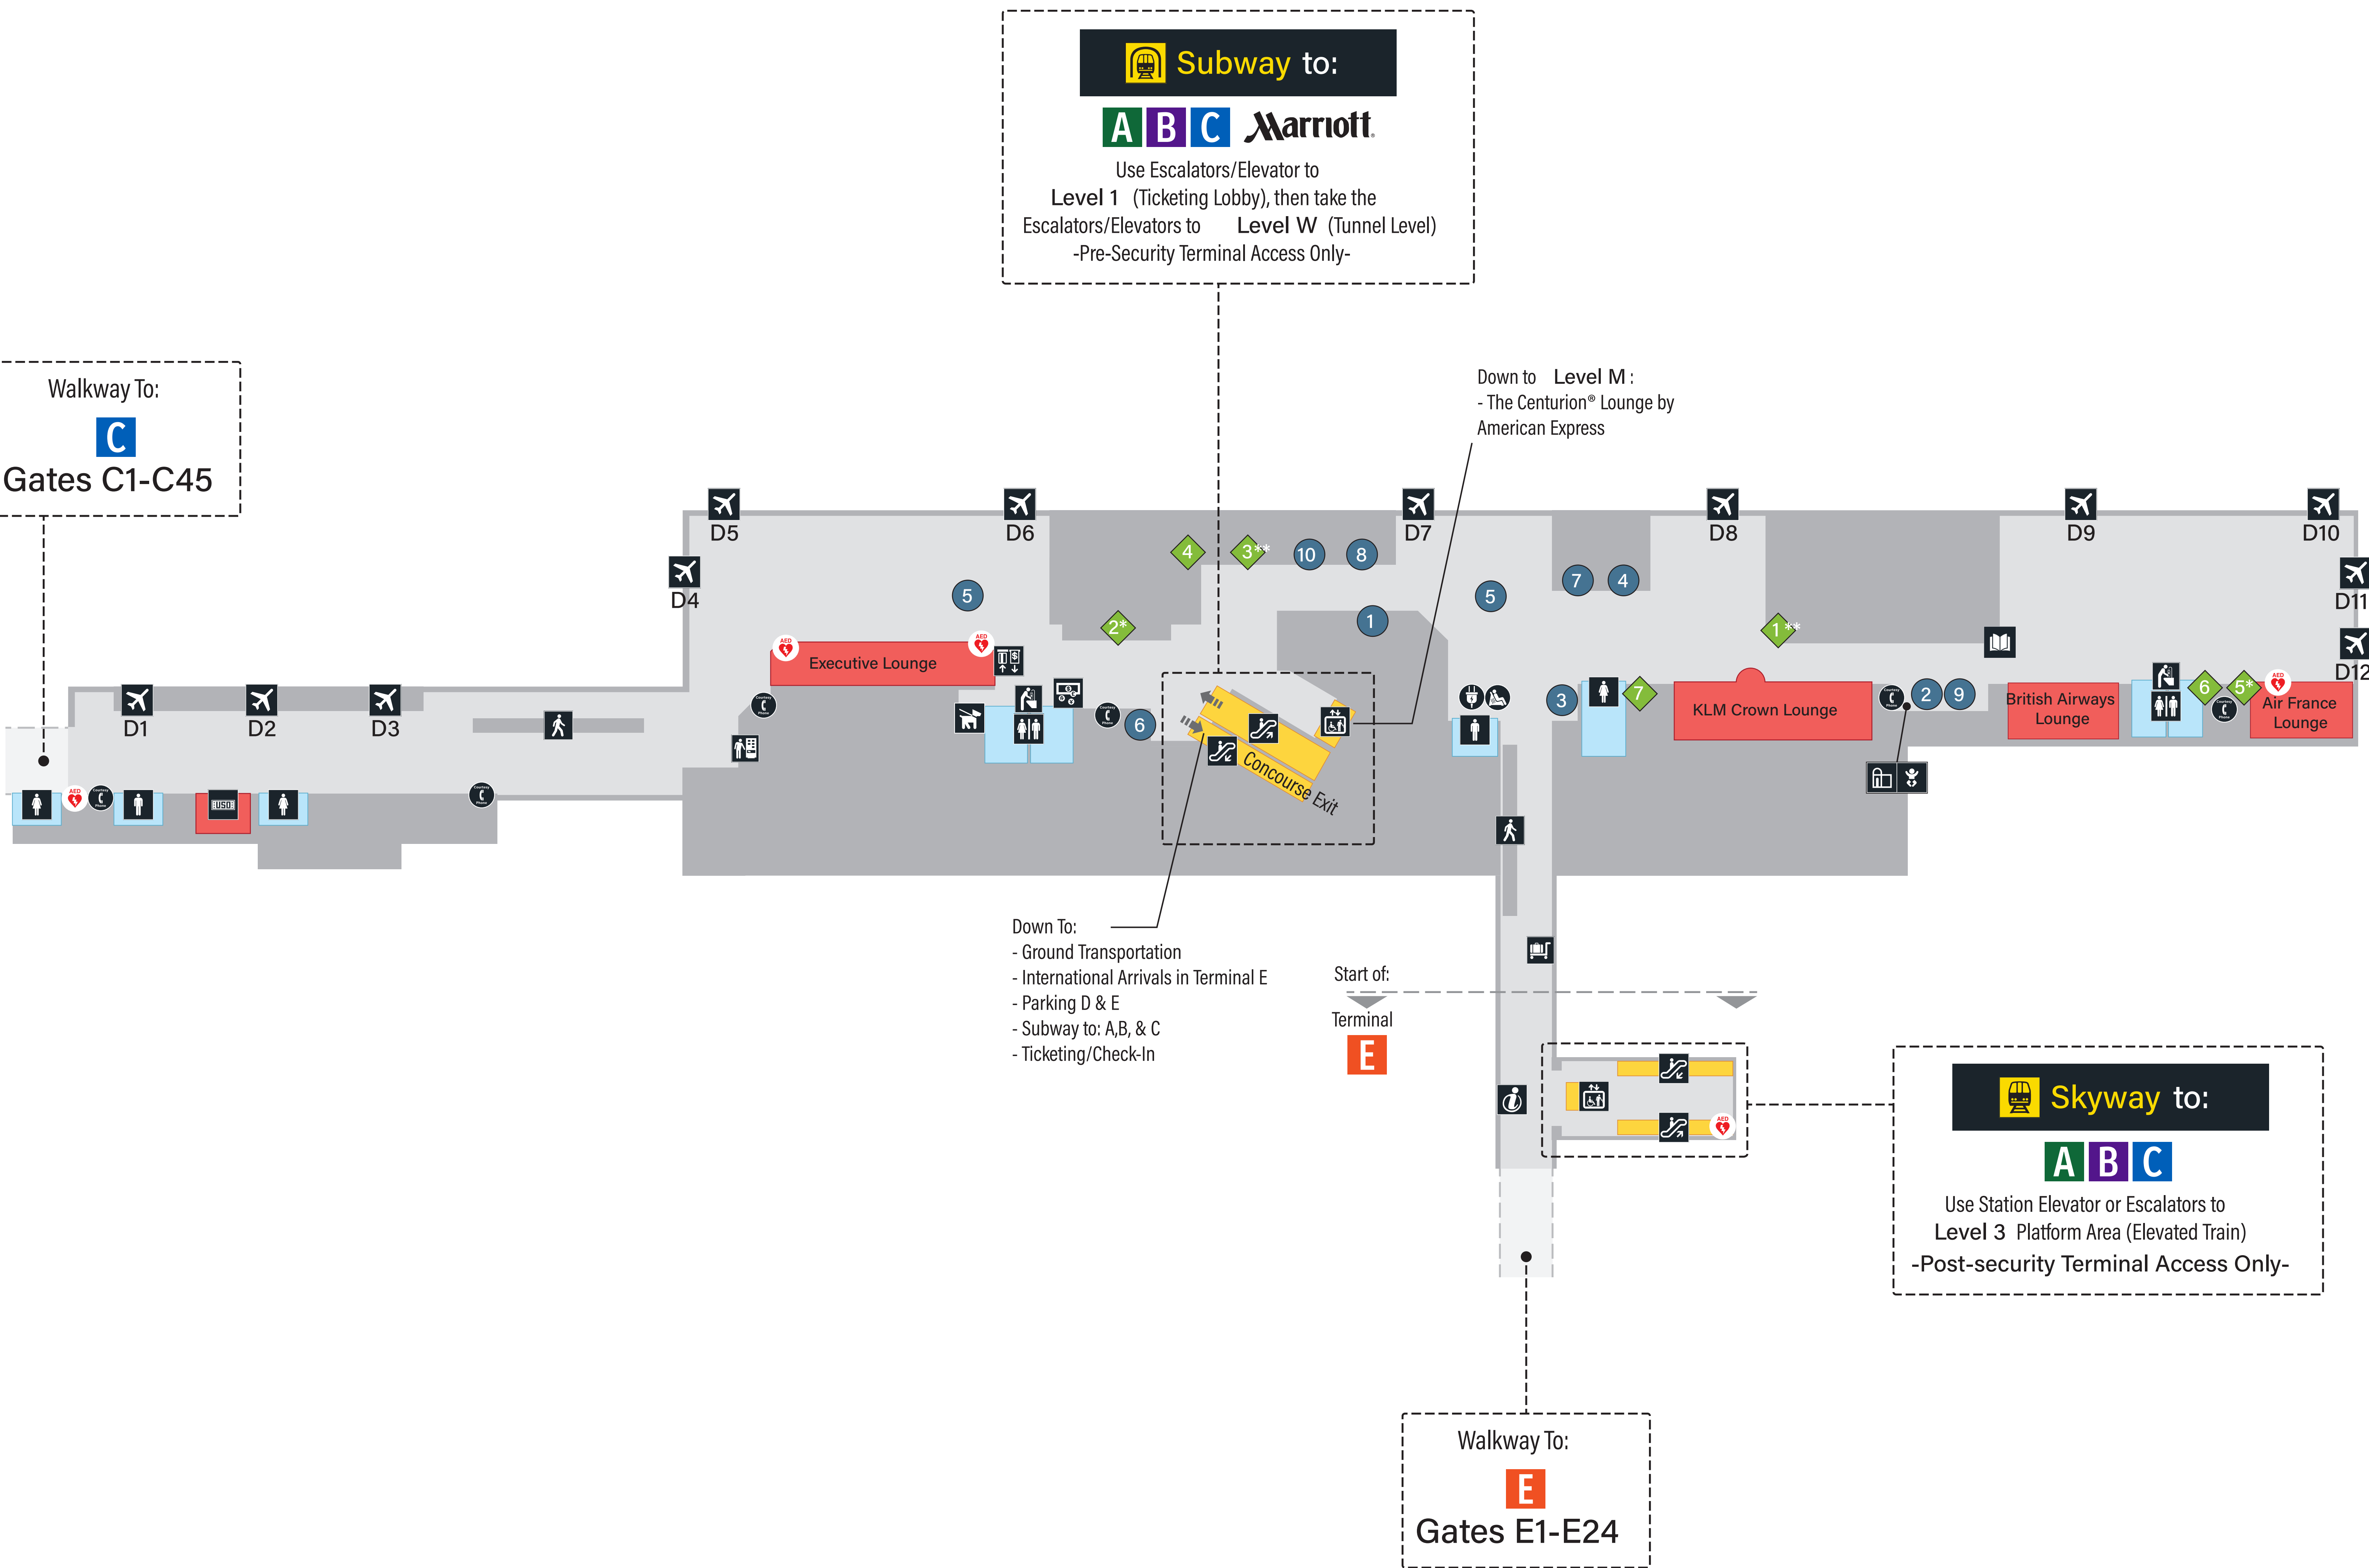

D Terminal Levels

Level 3:
 Skyway to: **A B C**

Level 2:
 YOU ARE HERE
 Gates D1-D12
 Valet Parking **CLOSED**
 Walkway to: **C E**

Level M (Mezzanine):
 The Centurion Lounge

Level 1:
 Parking **D E CLOSED**
 Passenger Drop-Off
 Ticketing/Check-In

Level LL:
 Subway to: **A B C** Marriott

- D Airlines**
- Airlines:**
- Aeromexico
 - Air China
 - Air France
 - Air New Zealand
 - All Nippon Airways
 - Avianca
 - British Airways
 - Emirates
 - Ethiopian Airlines
 - EVA Air
 - Interjet
 - KLM Royal Dutch Airlines
 - Lufthansa
 - Qatar Airways
 - Singapore Airlines
 - Turkish Airlines
 - VivaAerobus
 - Volaris
- Lounges:**
- Air France (D12)
 - Priority Pass
 - British Airways Lounge (D9)
 - KLM Crown Lounge (D8)
 - Priority Pass
 - The Centurion® Lounge by American Express (MezzanineLevel)
 - USO (D3)
- Executive Lounge:**
- Air China
 - Emirates
 - EVA Air
 - Lufthansa
 - Qatar Airways

- D Dining** *full service **grab & go options
- Ciao Gourmet Market**
 - Hugo's Cocina*
 - Peet's Coffee**
 - Red Mango
 - Tony's Wine Cellar & Bistro*
 - Vending Machine-Coffee
 - Vending Machine-Hot Water

- D Shopping** **grab & go options
- AT Ü Duty Free
 - Best Buy Express Automated Kiosk
 - Chanel
 - Corsa Collections
 - FuelRod SwapBox Kiosk
 - Herhey's
 - PANDORA
 - TUMI
 - UNIQLO Automated Kiosk
 - Univision