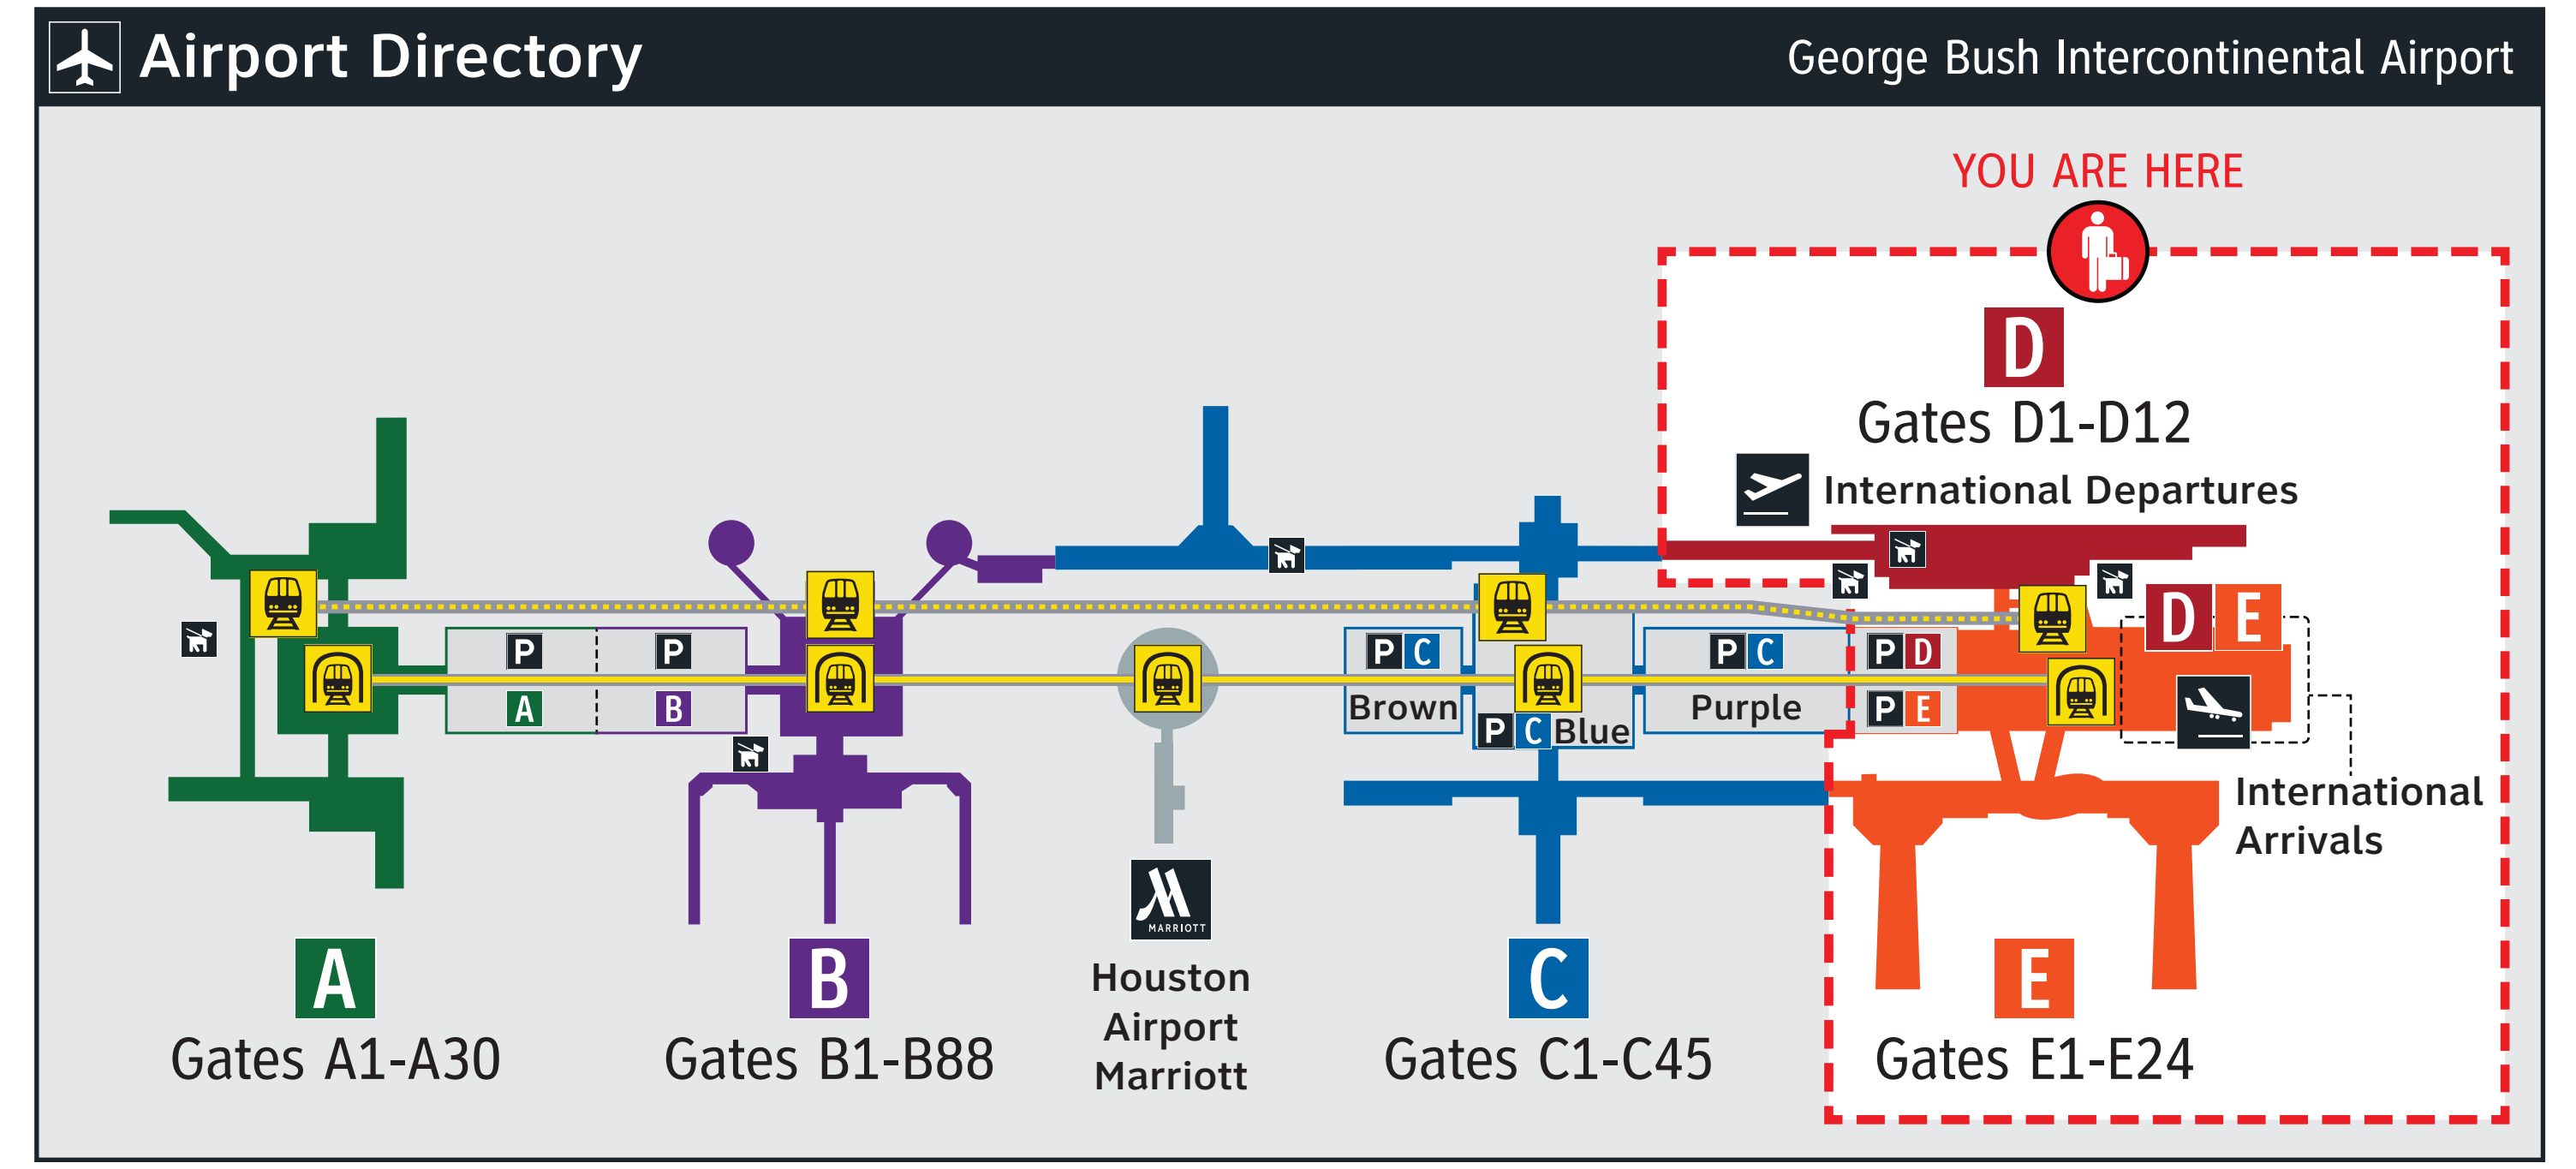

E Terminal Levels

Level 3:
 Skyway to: **A B C**

Level 2:
 Hotel Shuttles
 Gates E1-E24
 Parking Shuttles
 Passenger Drop-Off
 Ticketing/Check-In
 Walkway to: **C D**

Level 1:
 International Arrivals
 Ground Transportation
 Passenger Pick-Up
 Parking **D E**

Level LL:
 Subway to: **A B C** Marriott

YOU ARE HERE

Subway to:
A B C Marriott

Use Elevators or Escalator to Level W (Tunnel Level), then take the Escalators or Elevator to Level LL (Underground Train)

Amenities & Services

- AED
- Airport Information Booths
- ATM
- Courtesy Phones
- Currency Exchange
- Elevators
- Escalators
- Family Restrooms
- Global Entry
- Interactive Visitor Kiosk
- International Arrivals
- Lost & Found
- Massage Chairs
- Parking
- Rapid Charger Machines (\$)
- Restrooms
- Smoking Area
- Stairs
- Telephones
- TTY Phones
- Valet Parking
- Vending Machines

Ground Transportation

- Passenger Pick-Up
- Rental Car Shuttle
- Ride App Pickup:
 - Get Me
 - GreenLight (GLT)
 - Lyft
 - Uber
 - Wing
- Shared Ride Shuttles
- Taxis

Dining *full service **grab & go options